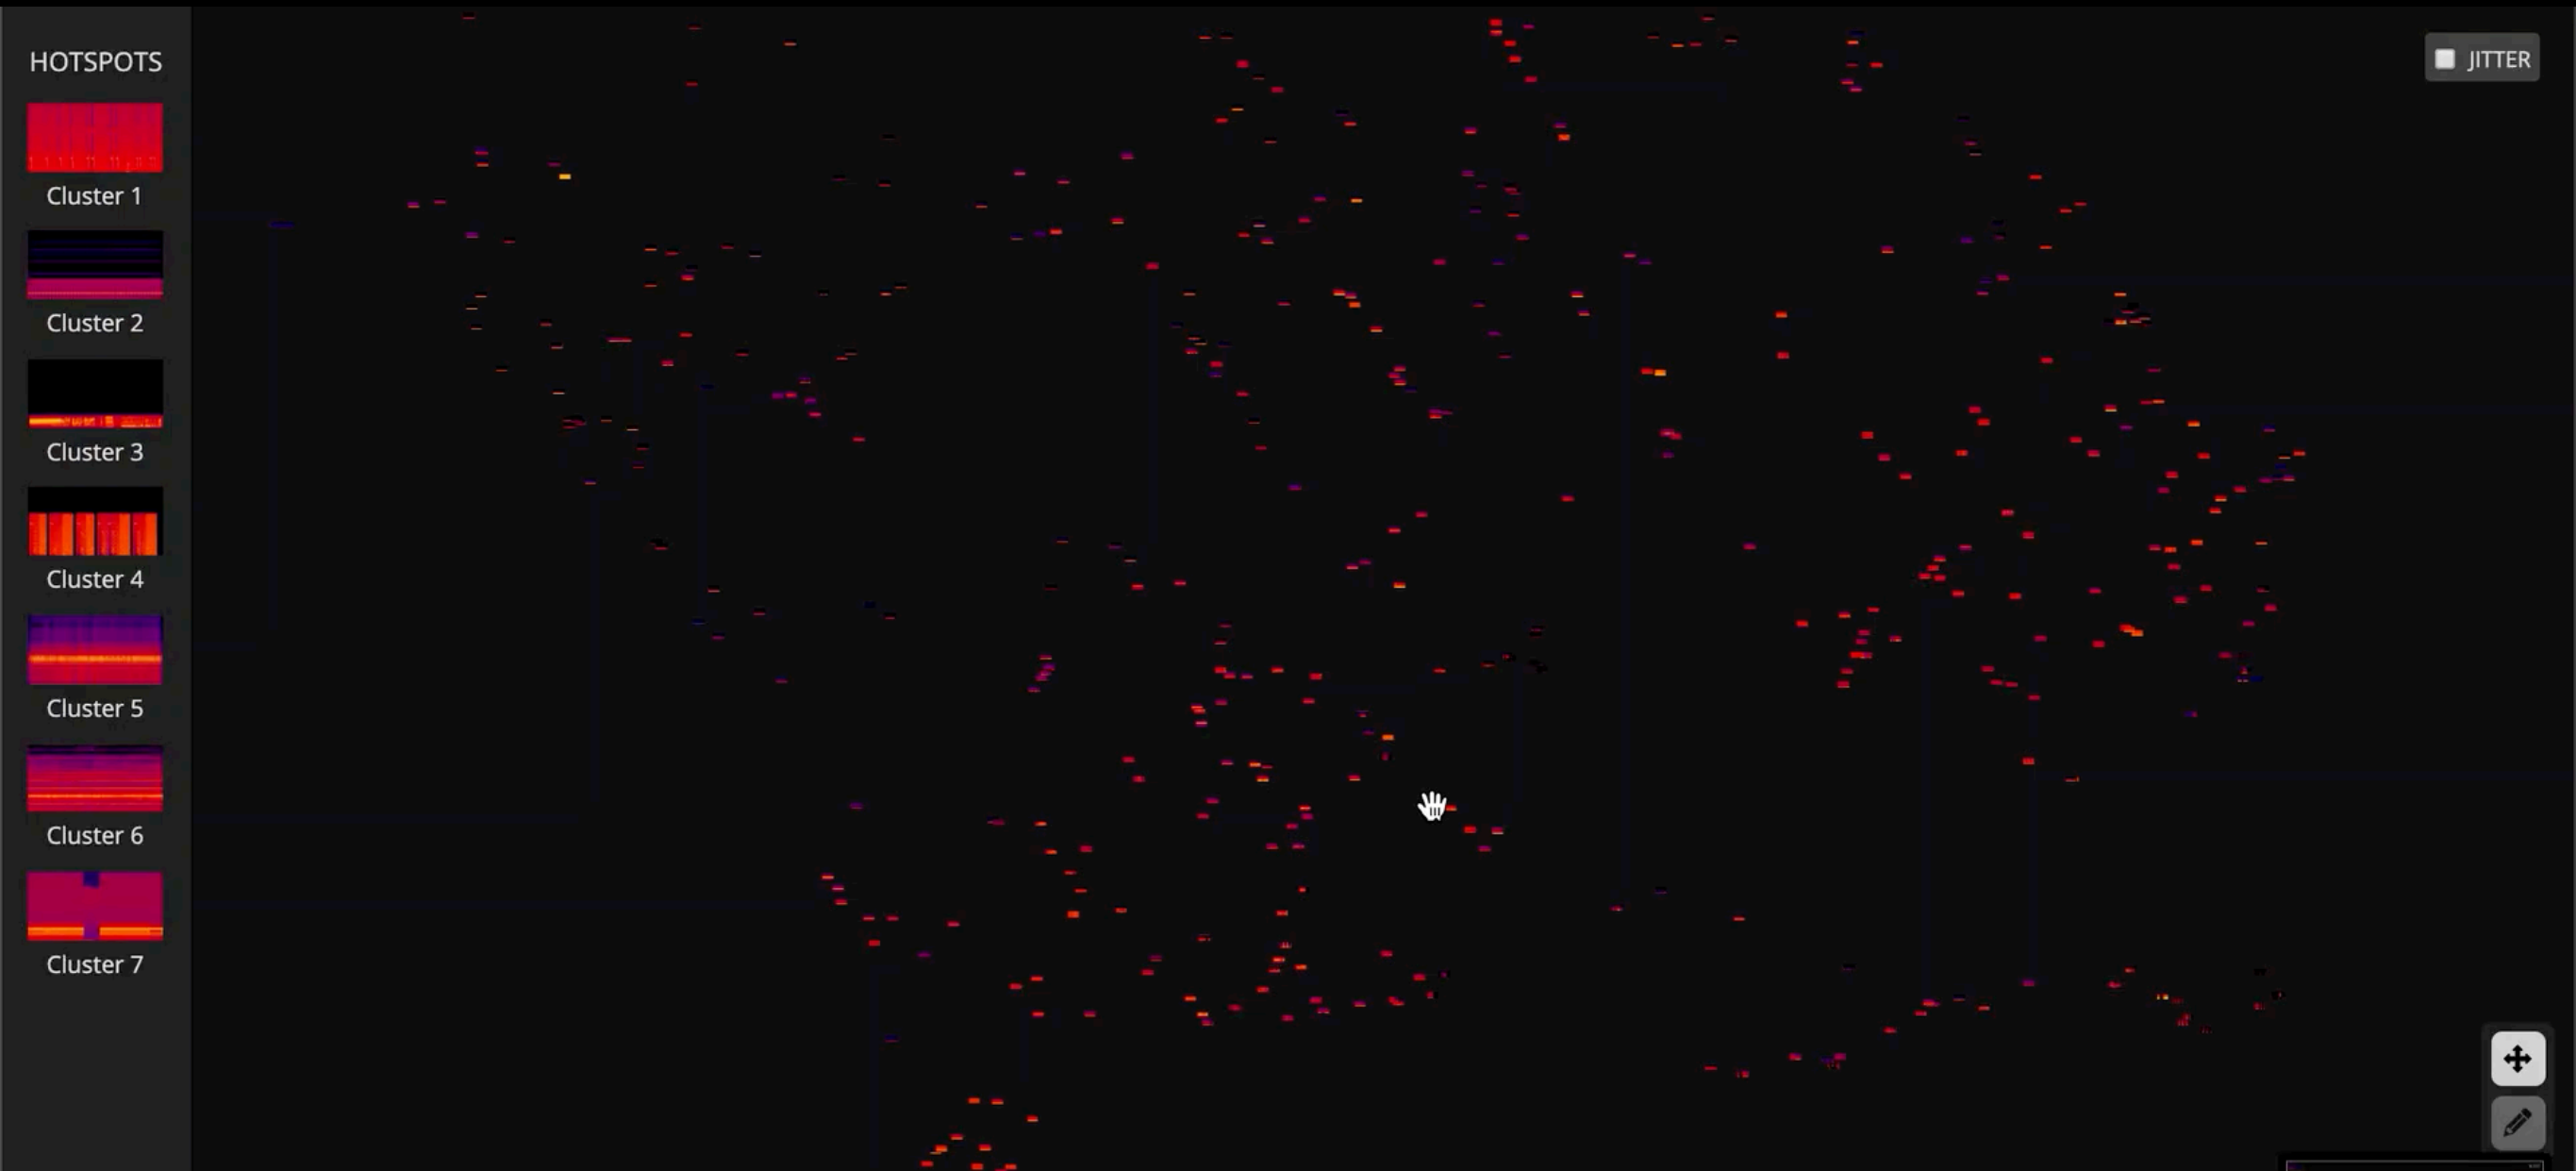

ARCHITECTONIC STUDIES OF RADIO SIGNALS: REORGANIZING ARCHIVES OF DATA/NATURES IN THEIR OWN TERMS

DATA/NATURES IN RADIO

NATURE/CULTURE

SIGIDWIKI.COM
SIGNAL IDENTIFICATION GUIDE

navigation

- » Home Page
- » All Identified Signals
- » Unidentified Signals
- » Recent changes
- » Random page
- » Add a Signal Entry
- » RTL-SDR Blog
- » Artemis 2

tools

- » What links here
- » Related changes
- » Special pages
- » Printable version
- » Permanent link
- » Page information
- » Browse properties

create account

Signal Identification Guide

This wiki is intended to help identify radio signals through example sounds and waterfall images. Most signals are received and recorded using a software defined radio such as the [RTL-SDR](#), [Airspy](#), [SDRPlay](#), [HackRF](#), [BladeRF](#), [FunCube Dongle](#), [USRP](#) or others.