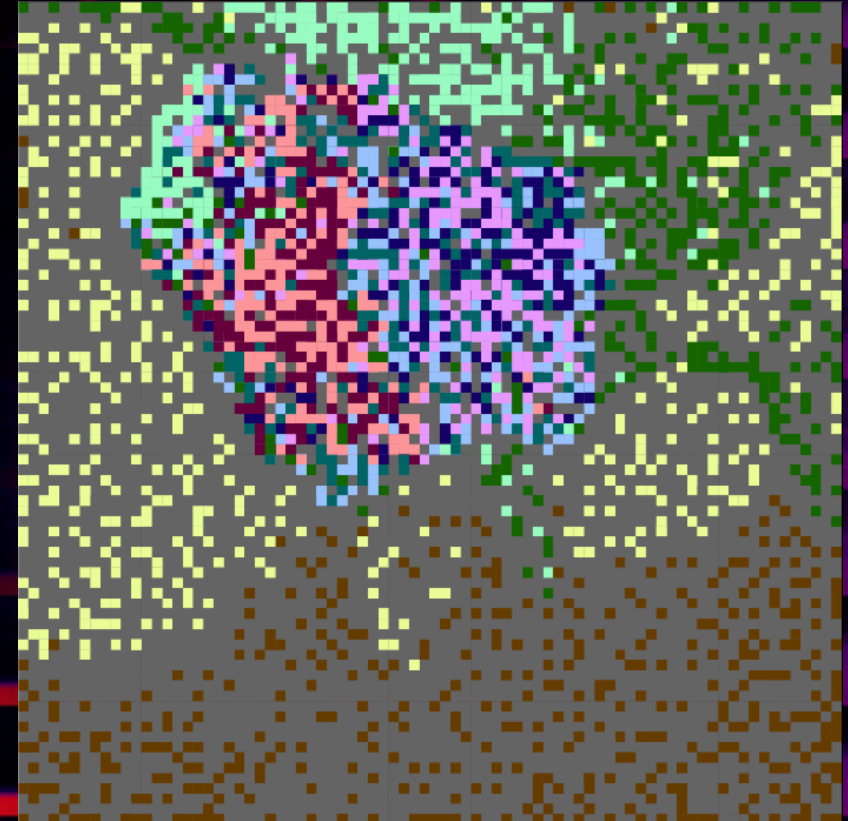

Sat Navigation

Interfering Time Signal

Number Stations

ELF
SLF
ULF
VLF
LF
MF
HF
VHF
UHF
SHF
EHF

▶
⏸
⏹
↺

🔊

377 out of 377 signals displayed.

DIGITAL OBSERVATORIES

DATA, ALPHABETICALLY

DATA, ORGANIZED

Autocab
known | 205

CIS-20
known | 469

CIS-48
known | 487

CRY2001 Voice Scrambler
known | 531

Chinese 4+4
known | 542

**AURAL
EXPERIENCE**