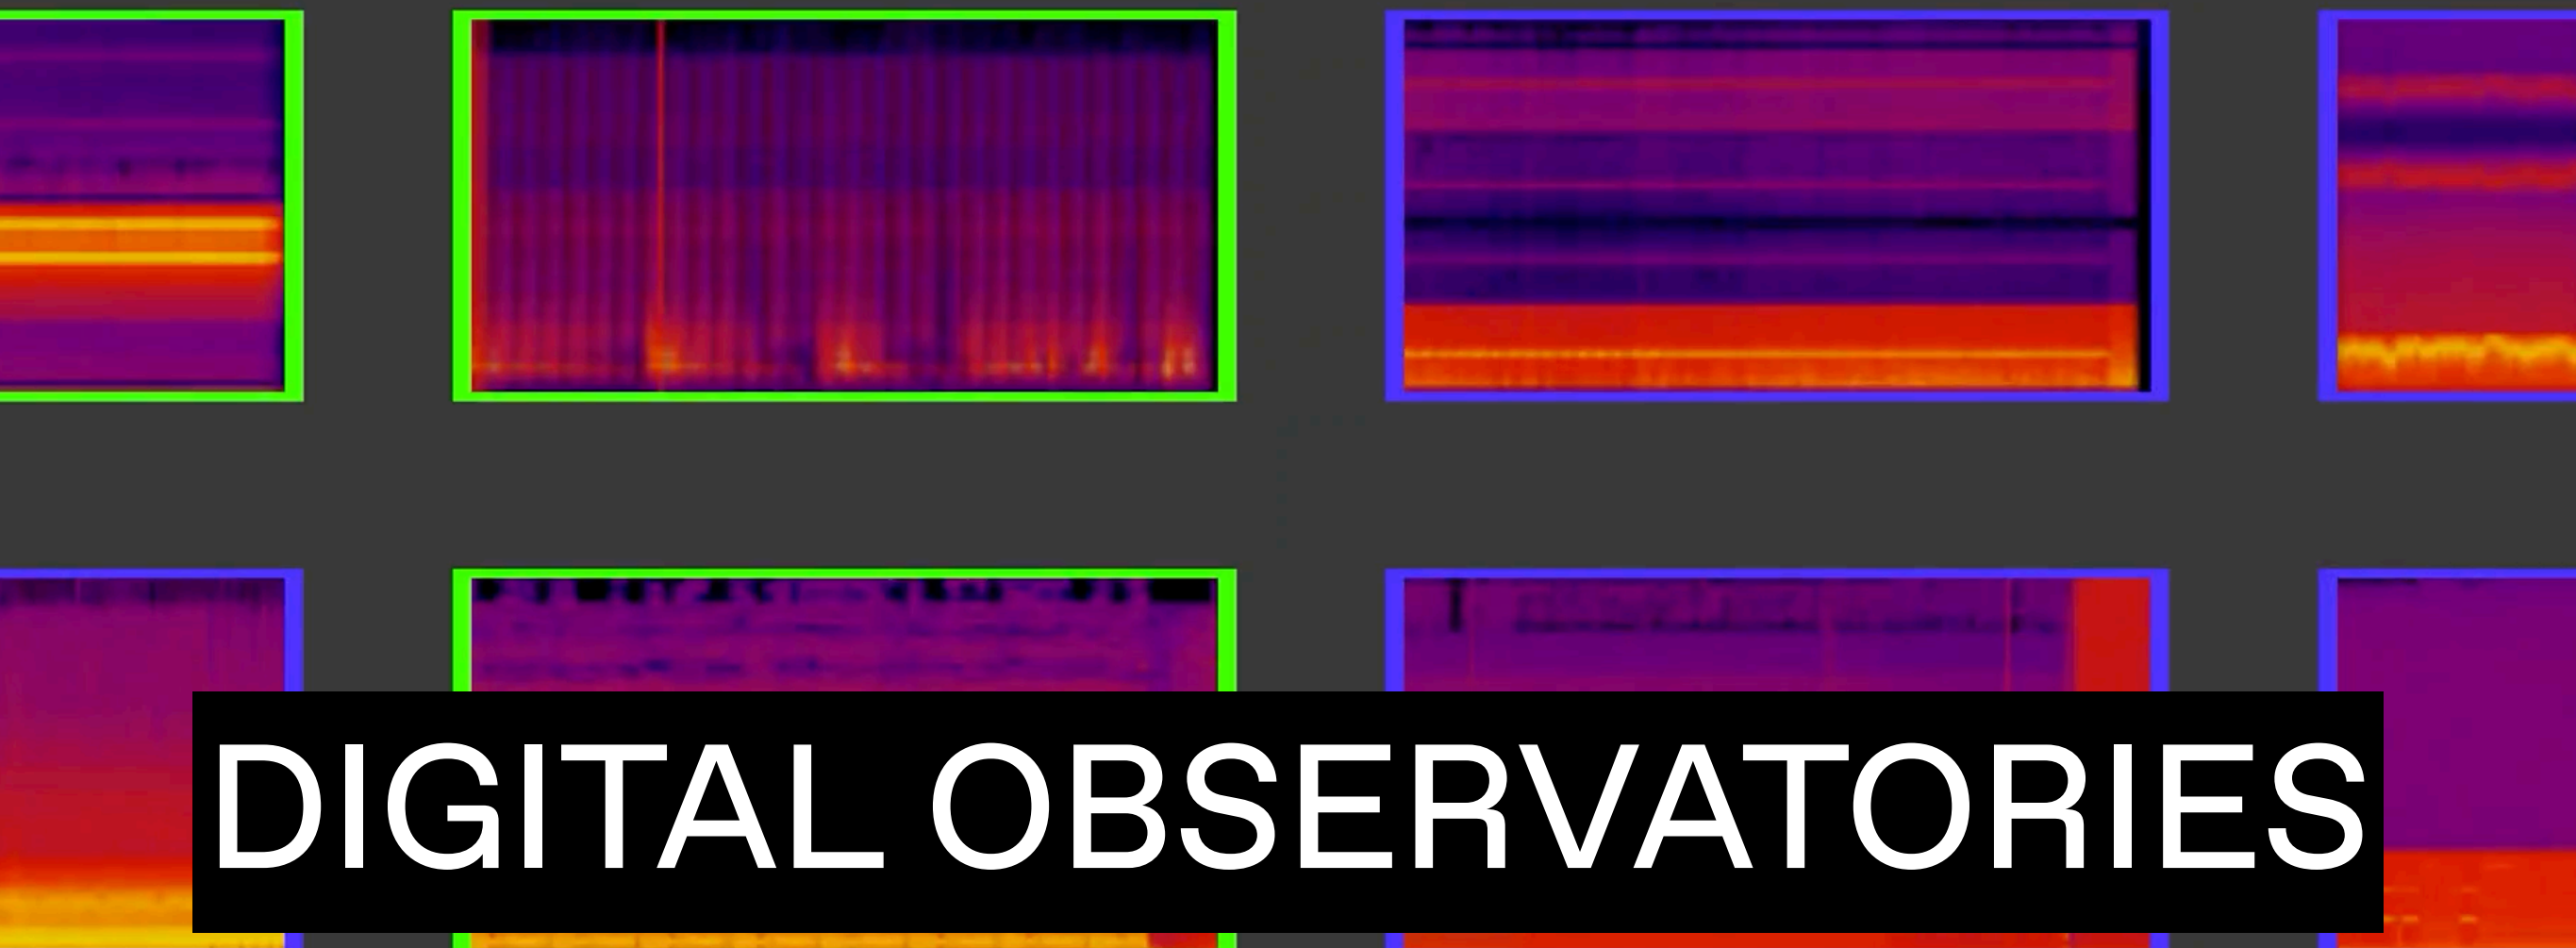

Sat Navigation

Interfering Time Signal

Number Stations

ELF
SLF
ULF
VLF
LF
MF
HF
VHF
UHF
SHF
EHF

▶
⏸
⏹
↺

🔊

377 out of 377 signals displayed.

DIGITAL OBSERVATORIES