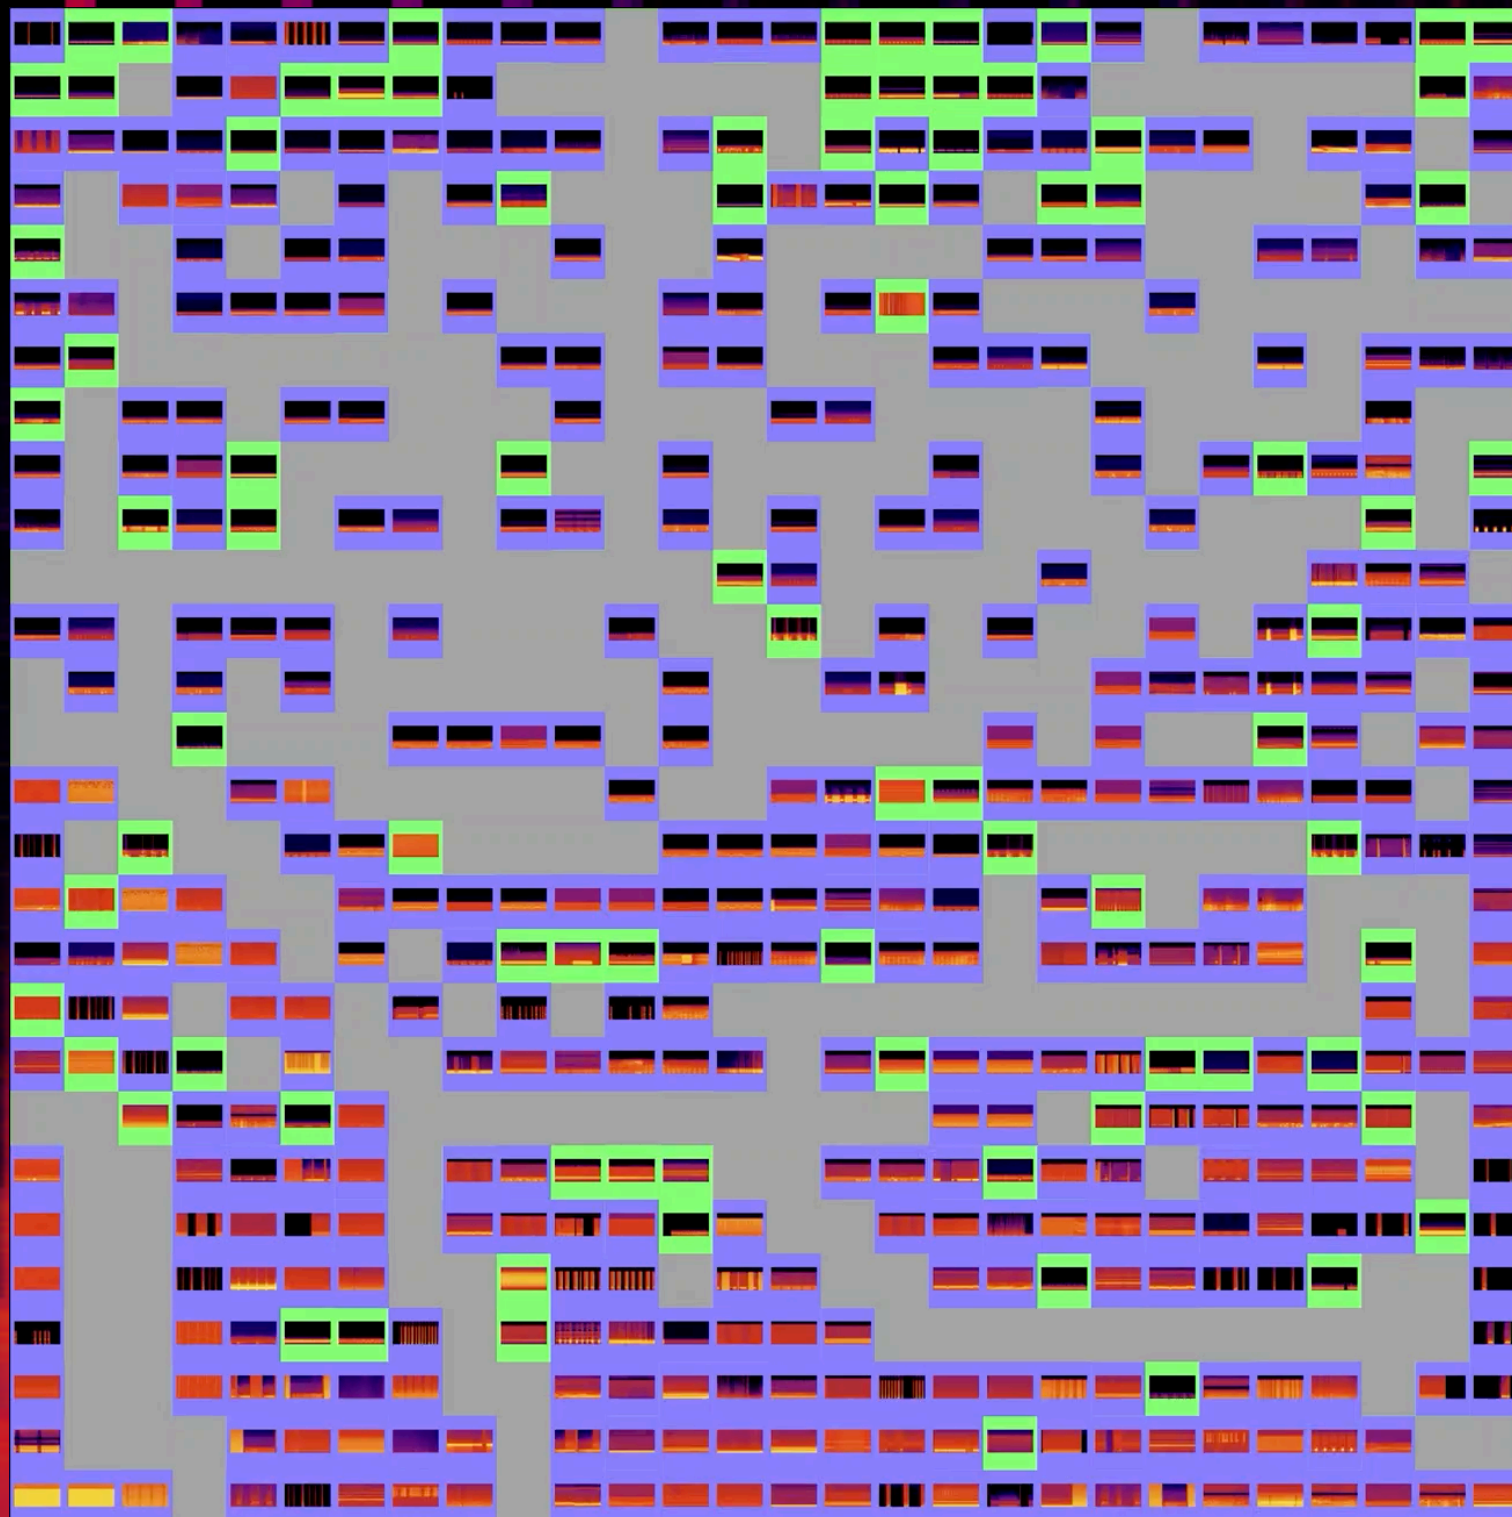

Sat Navigation

Interfering Time Signal

Number Stations

ELF
SLF
ULF
VLF
LF
MF
HF
VHF
UHF
SHF
EHF

▶
⏸
⏹
↺

🔊

377 out of 377 signals displayed.

DIGITAL OBSERVATORIES

DATA, ALPHABETICALLY

DATA, ORGANIZED

Autocab
known | 205

CIS-20
known | 469

CIS-48
known | 487

CRY2001 Voice Scrambler
known | 531

Chinese 4+4
known | 542

**AURAL
EXPERIENCE**